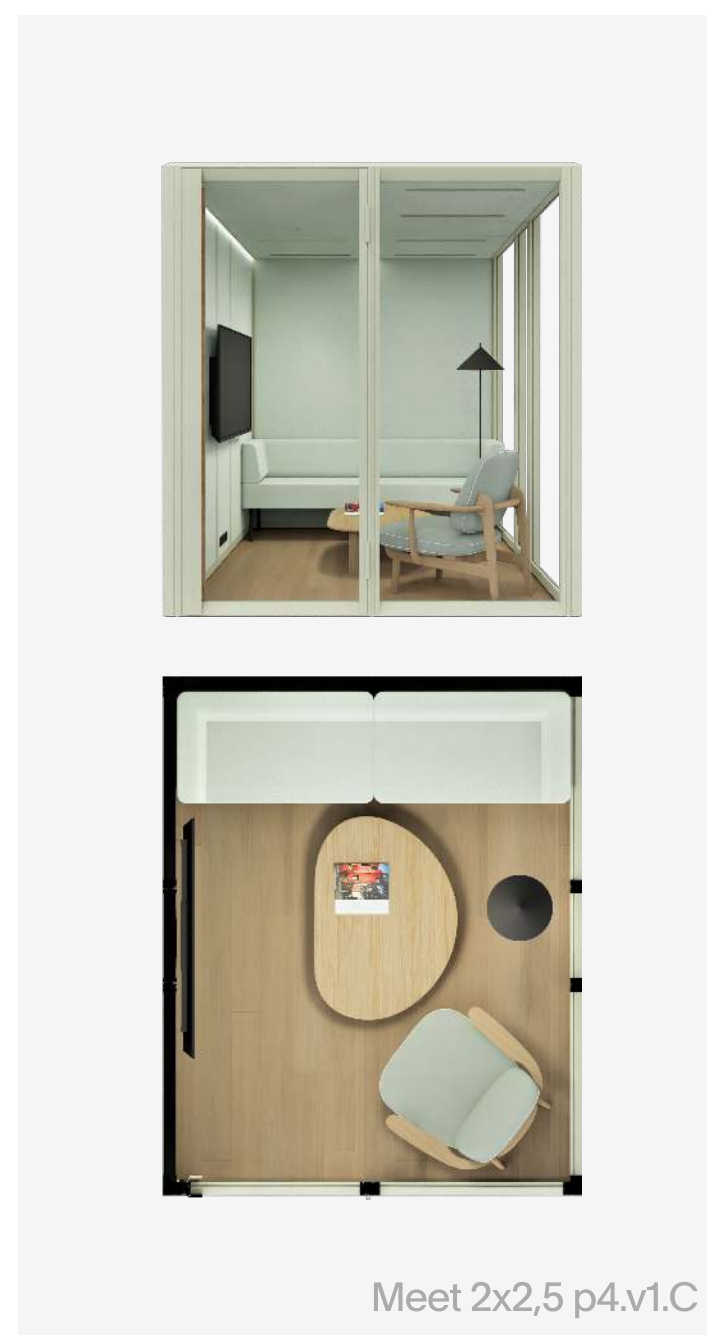

Function
Brainstorm

Capacity
4-5 ppl

Acoustics*
Class A, ISO 23351-1

* The acoustic class depends on the types of wall modules used and their configuration.

Examples of Mute Modular Pods: 2x2,5

Dimensions:

Width
2160 mm

Length
2665 mm

Height
2380 / 2250 mm

Function
Meeting

Capacity
3 ppl

Acoustics*
Class A, ISO 23351-1

Function
Informal Meeting

Capacity
4 ppl