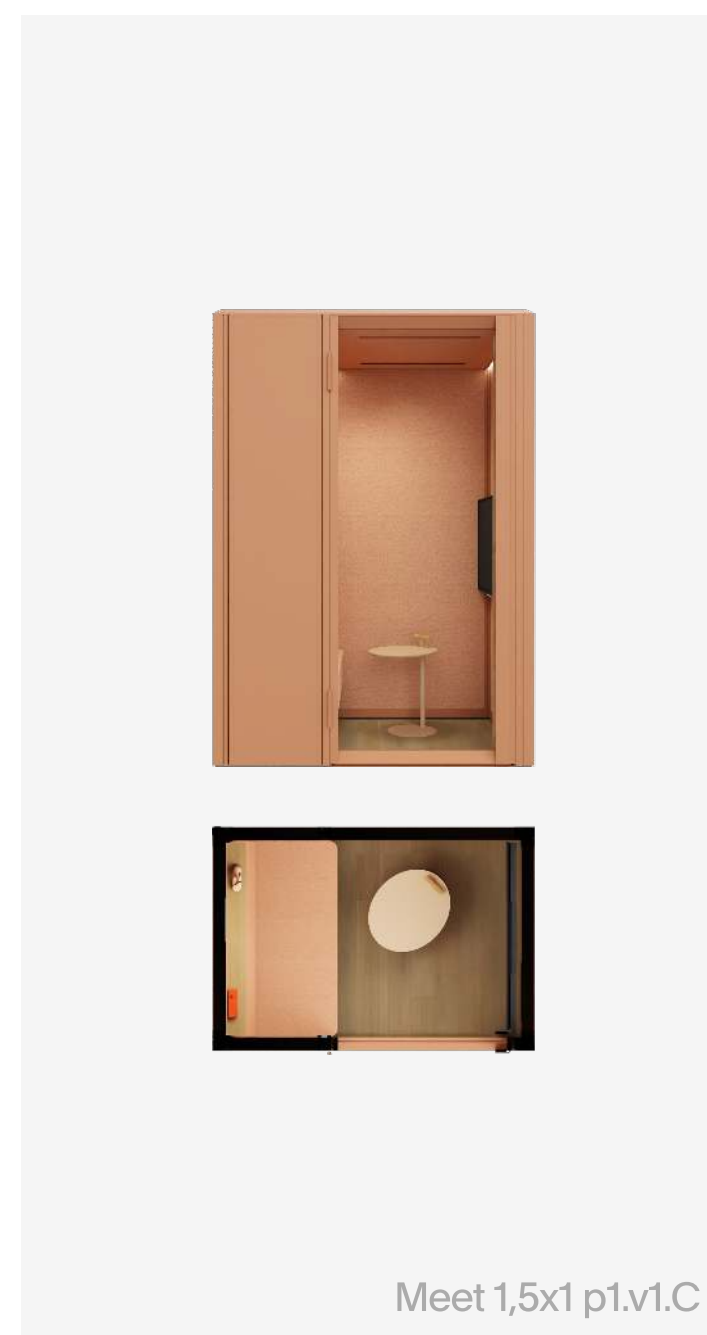

Examples of Mute Modular Pods: 1,5x1

Dimensions:

Width
1655 mm

Length
1150 mm

Height
2380 / 2250 mm

Function
Focused Work

Capacity
1 per

Acoustics*
Class A, ISO 23351-1