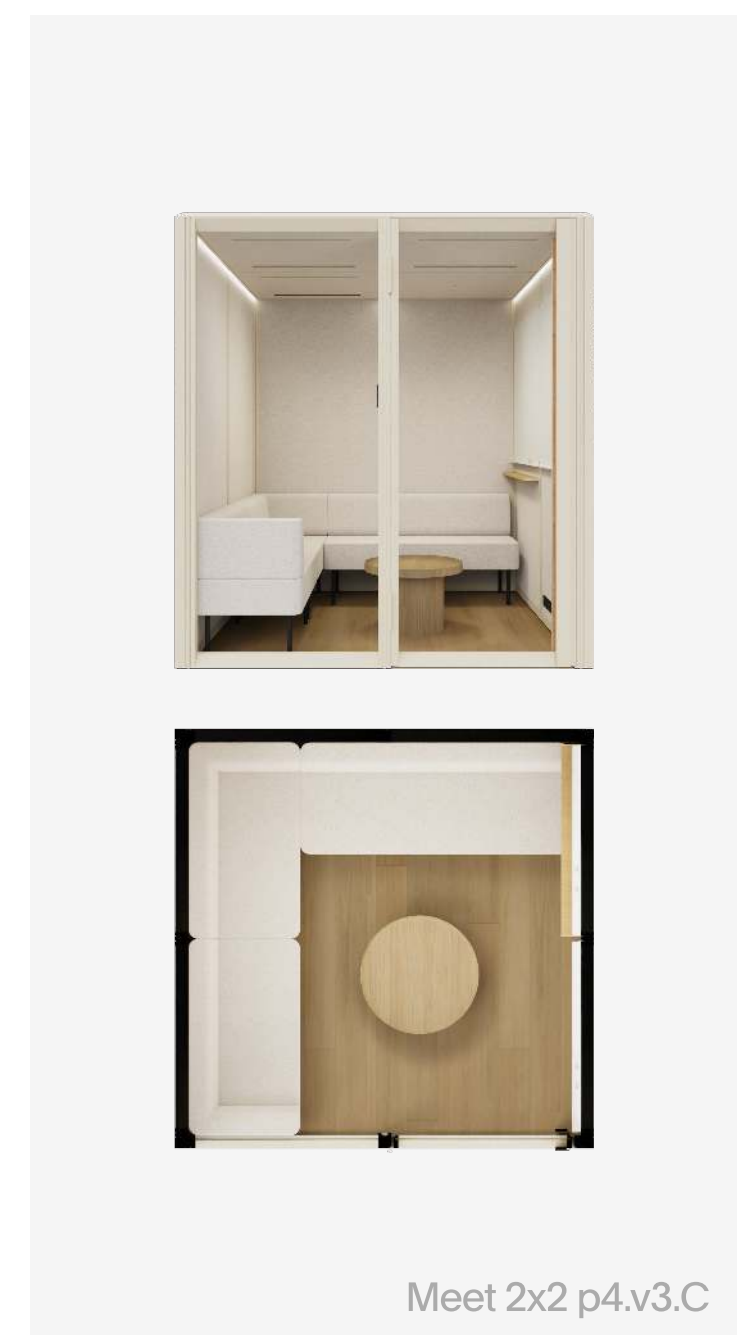

Dimensions:

Width
2160 mm

Length
1655 mm

Height
2380 / 2250 mm

Function
Collaboration

Capacity
4 ppl

Acoustics*
Class B, ISO 23351-1

Function
Video Meeting

* The acoustic class depends on the types of wall modules used and their configuration.

Examples of Mute Modular Pods: 2x2

Dimensions:

Width
2160 mm

Length
2160 mm

Height
2380 / 2250 mm

Function
Video Meeting

Width
2160 mm

Length
2665 mm

Height
2380 / 2250 mm

Function
Meeting

Capacity
3 ppl

Acoustics*
Class A, ISO 23351-1

Function
Informal Meeting

Capacity
4 ppl