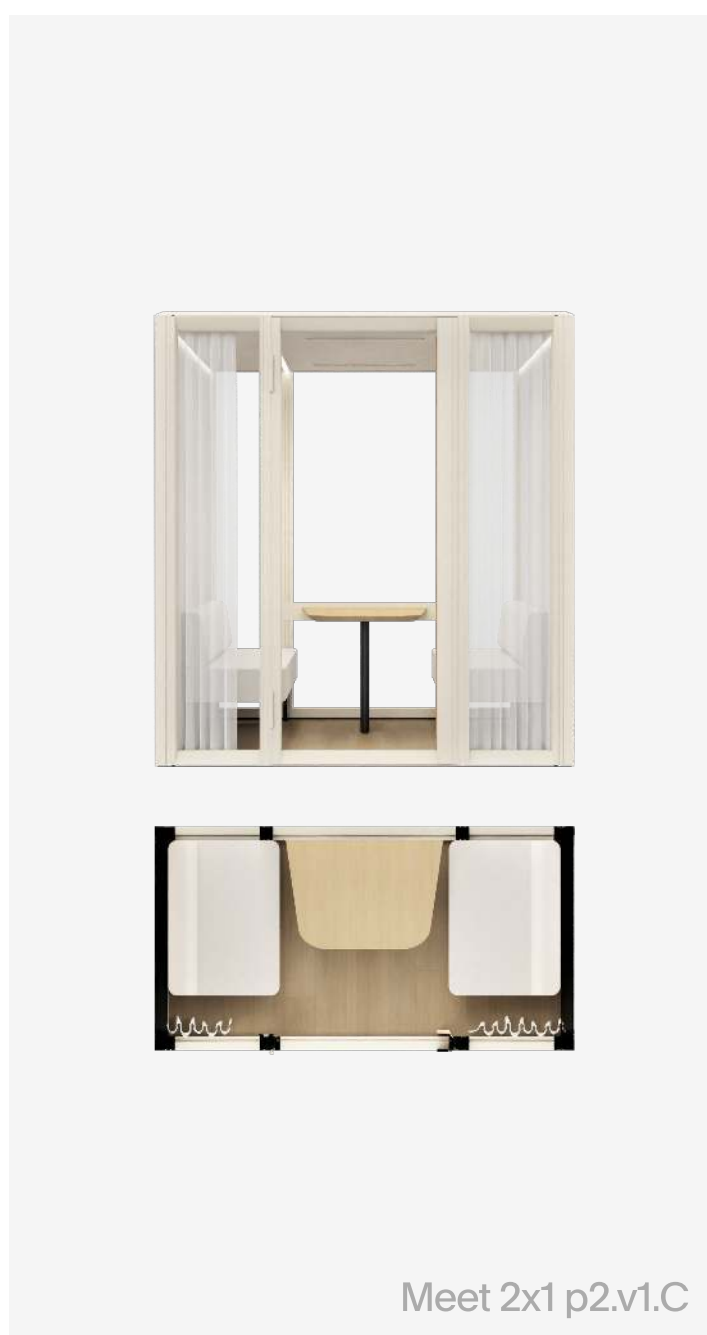

Acoustics*
Class A, ISO 23351-1

* The acoustic class depends on the types of wall modules used and their configuration.

Examples of Mute Modular Pods: 2x1

Dimensions:

Width
2160 mm

Length
1150 mm

Height
2380 / 2250 mm