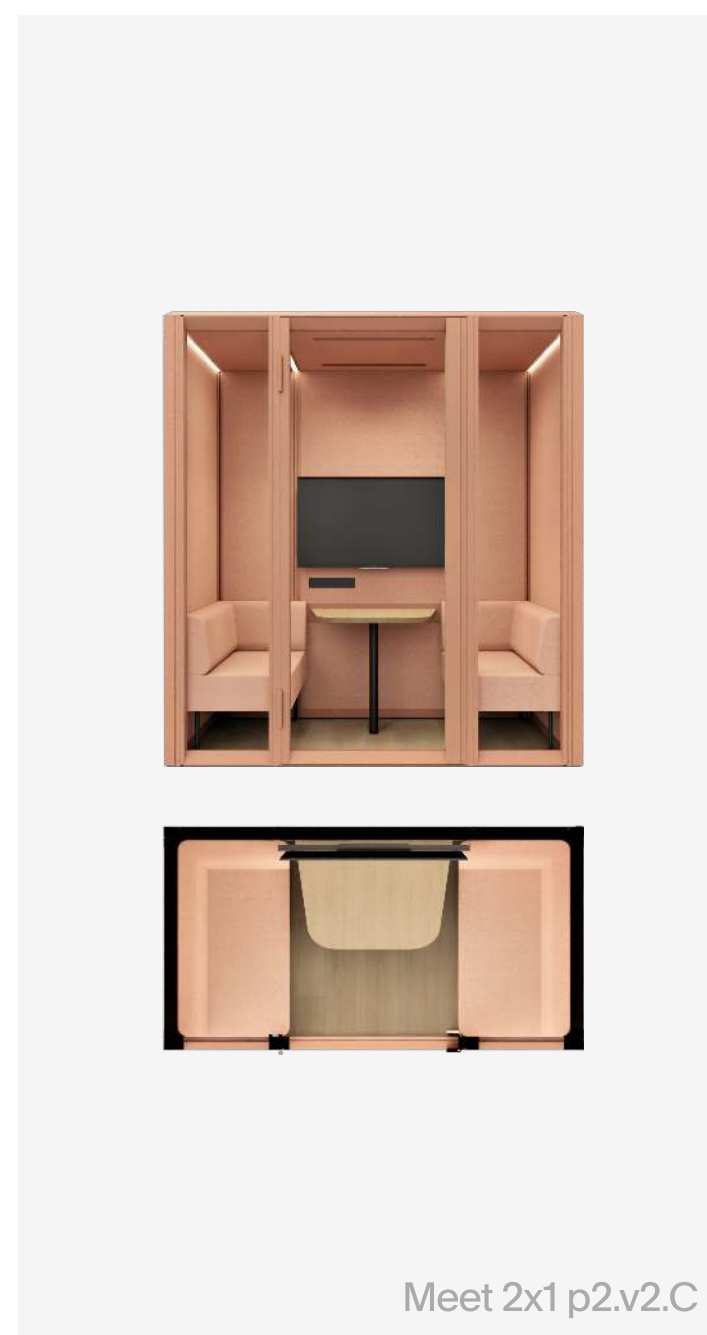

Acoustics*
Class A, ISO 23351-1

* The acoustic class depends on the types of wall modules used and their configuration.

Examples of Mute Modular Pods: 2x1

Dimensions:

Width
2160 mm

Length
1150 mm

Height
2380 / 2250 mm