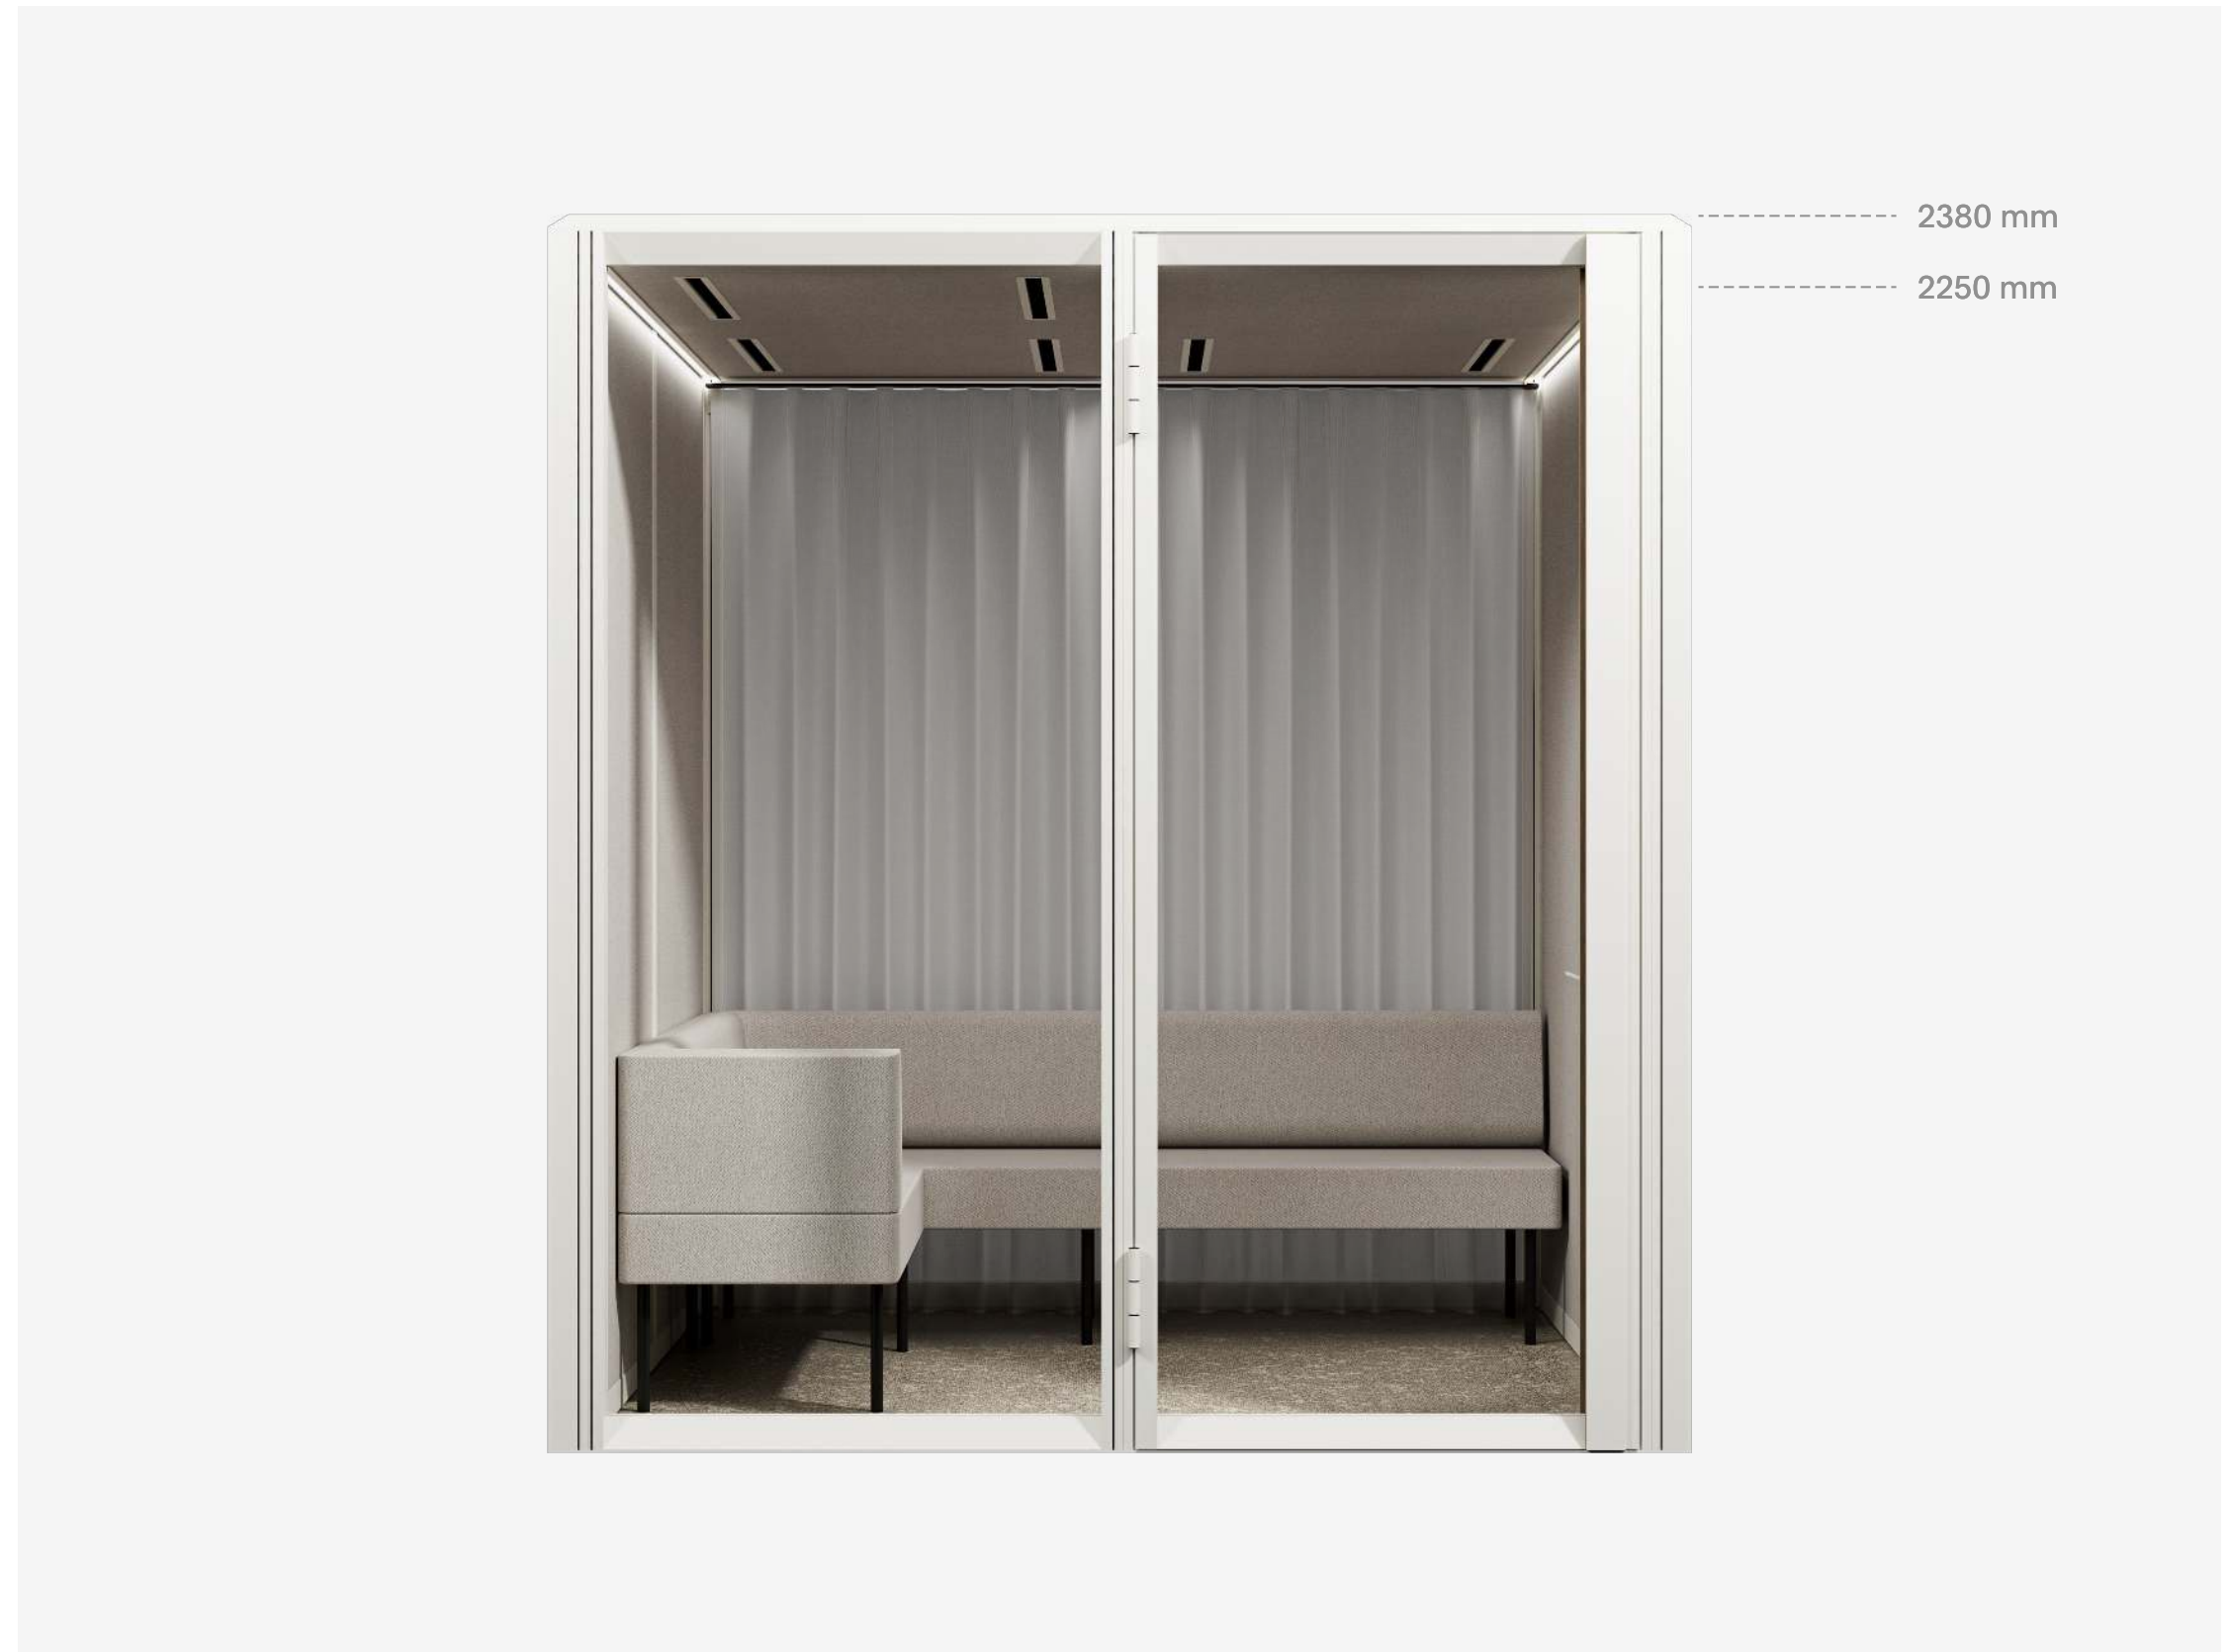

* The acoustic class depends on the types of wall modules used and their configuration.

Examples of Mute Modular Pods: 2x2

Dimensions:

Width
2160 mm

Length
2160 mm

Height
2380 / 2250 mm

Function
Video Meeting

Width
2160 mm

Length
2665 mm

Height
2380 / 2250 mm

Function
Meeting

Capacity
3 ppl

Acoustics*
Class A, ISO 23351-1

Function
Informal Meeting

Capacity
4 ppl