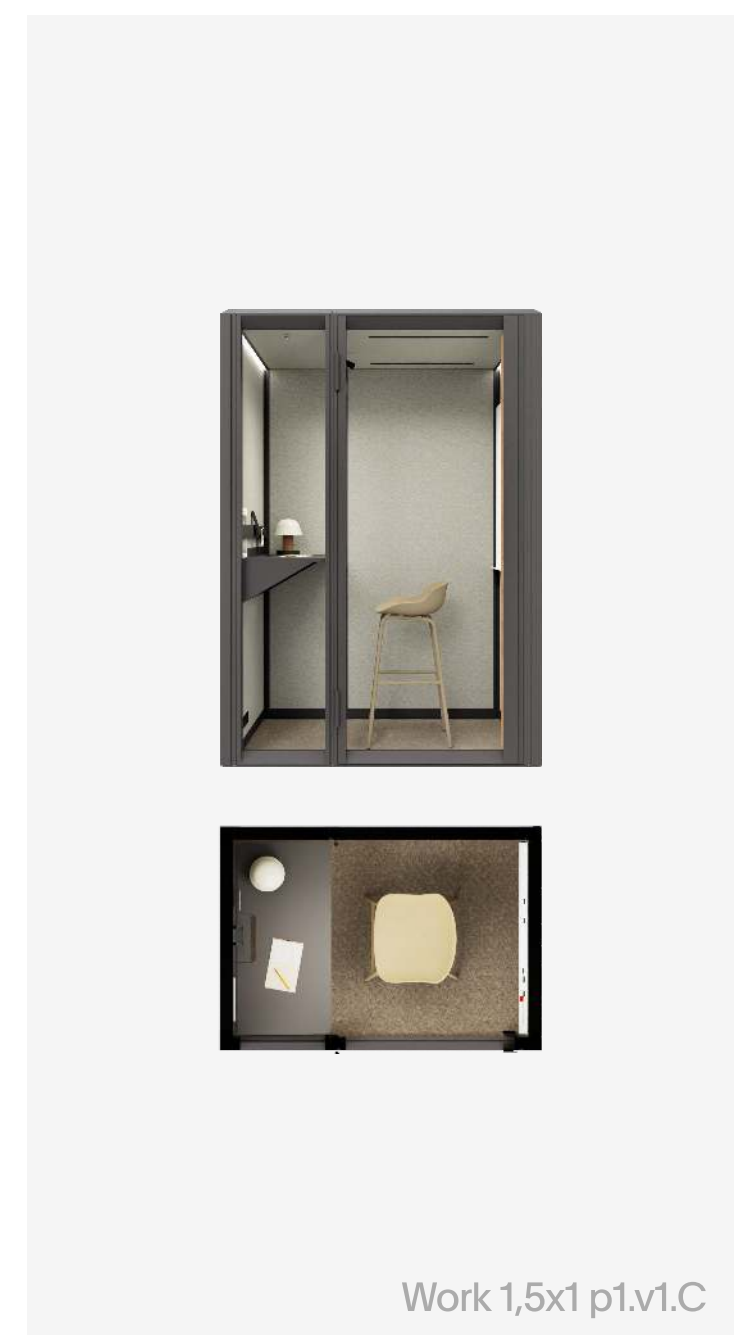

Examples of Mute Modular Pods: 1,5x1

Dimensions:

Width
1655 mm

Length
1150 mm

Height
2380 / 2250 mm

Function
Focused Work

Capacity
1 per

Acoustics*
Class A, ISO 23351-1