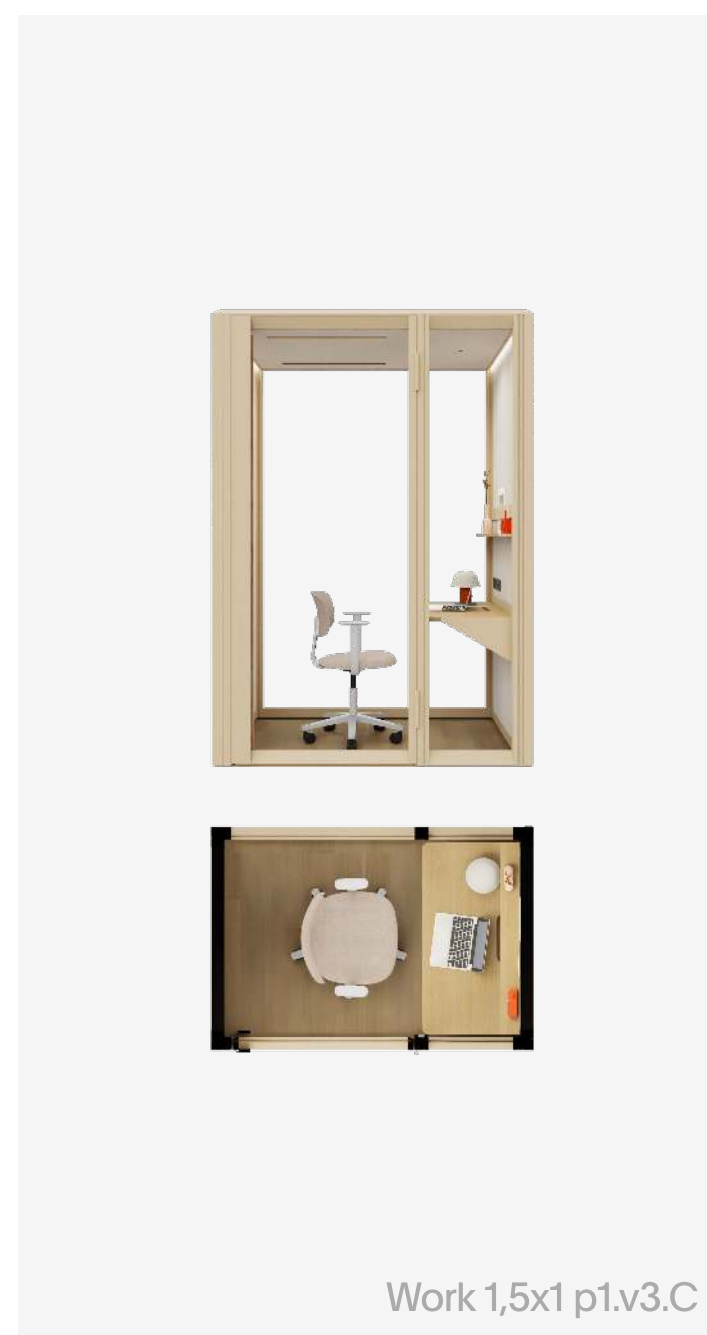

Examples of Mute Modular Pods: 1,5x1

Dimensions:

Width
1655 mm

Length
1150 mm

Height
2380 / 2250 mm

Function
Focused Work

Capacity
1 per

Acoustics*
Class A, ISO 23351-1