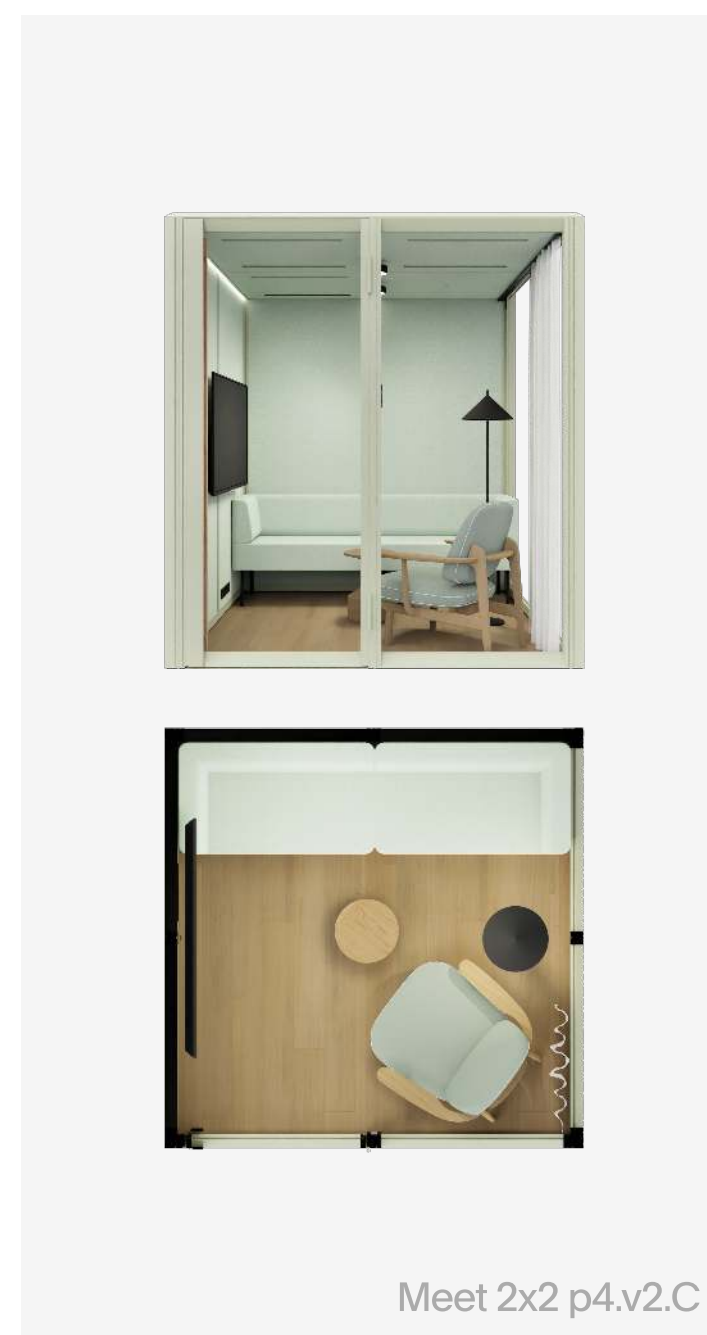

* The acoustic class depends on the types of wall modules used and their configuration.

Examples of Mute Modular Pods: 2x2

Dimensions:

Width
2160 mm

Length
2160 mm

Height
2380 / 2250 mm

Function
Video Meeting