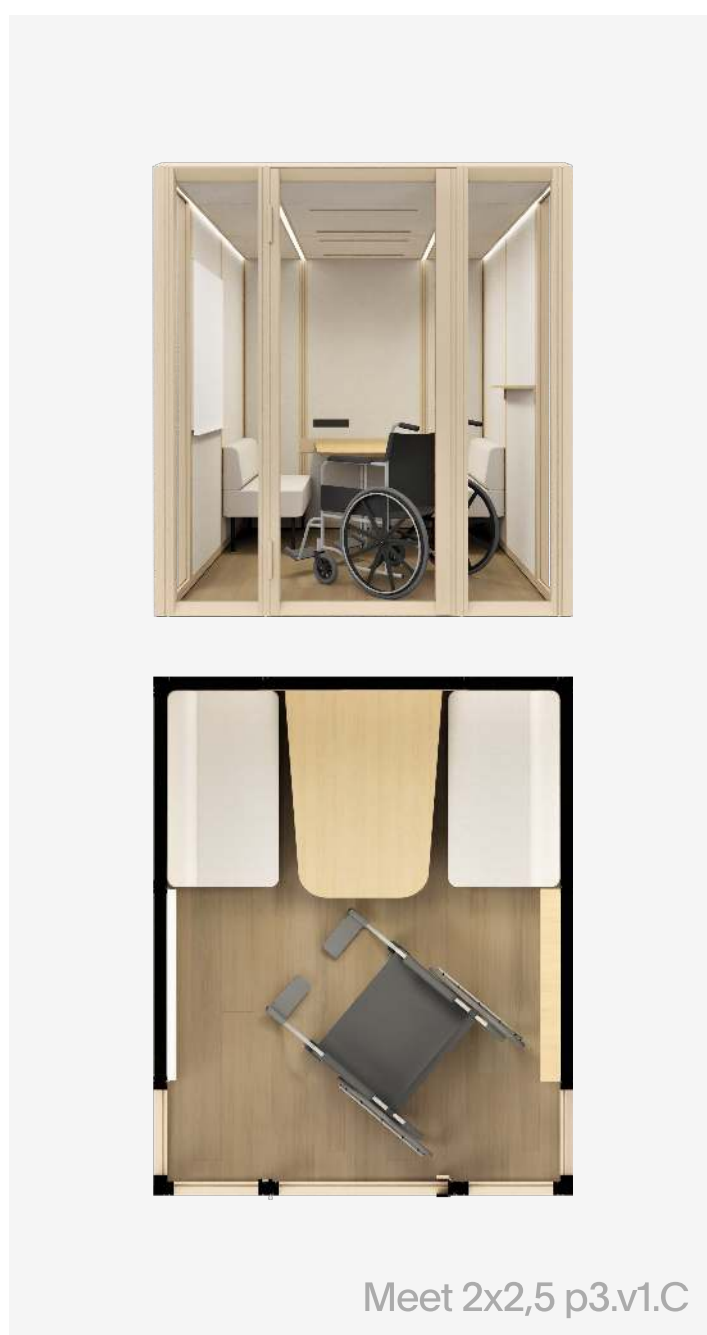

Function
Brainstorm

Capacity
4-5 ppl

Acoustics*
Class A, ISO 23351-1

* The acoustic class depends on the types of wall modules used and their configuration.

Examples of Mute Modular Pods: 2x2,5

Dimensions:

Width
2160 mm

Length
2665 mm

Height
2380 / 2250 mm

Function
Meeting

Capacity
3 ppl

Acoustics*
Class A, ISO 23351-1

Function
Informal Meeting

Capacity
4 ppl