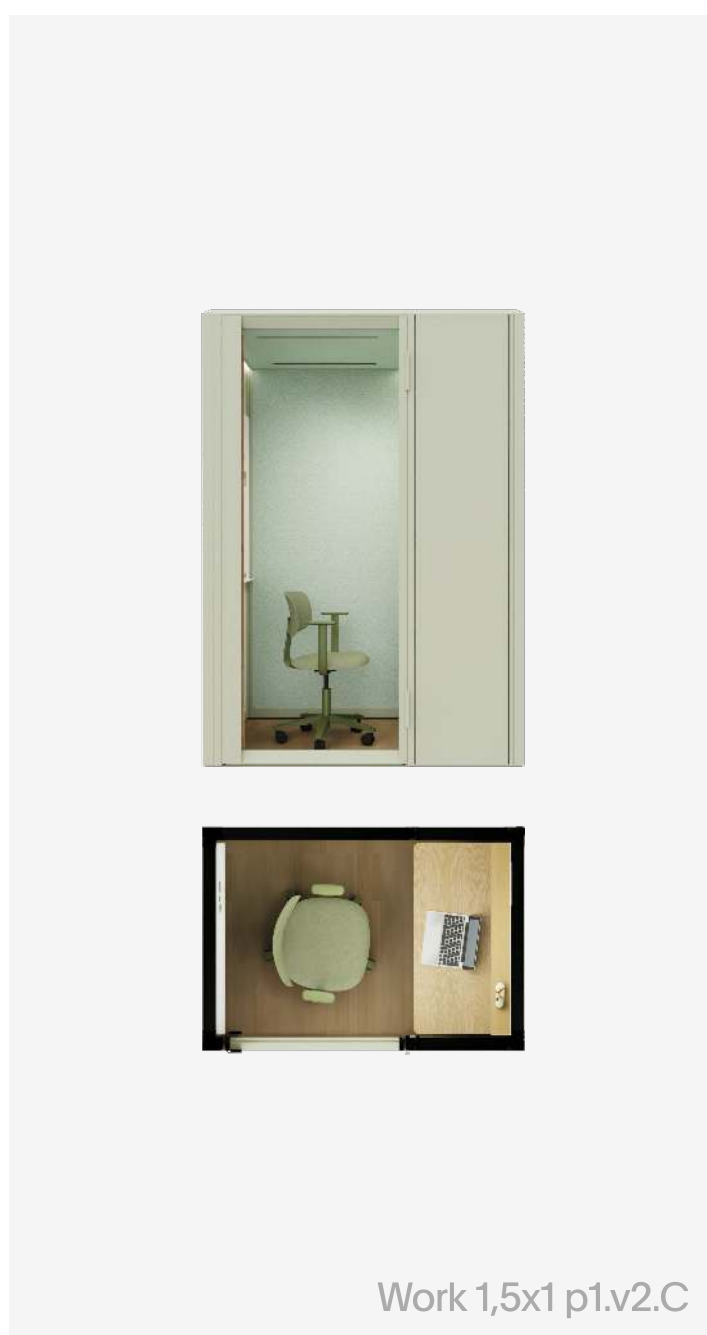

Examples of Mute Modular Pods: 1,5x1

Dimensions:

Width
1655 mm

Length
1150 mm

Height
2380 / 2250 mm

Function
Focused Work

Capacity
1 per

Acoustics*
Class A, ISO 23351-1