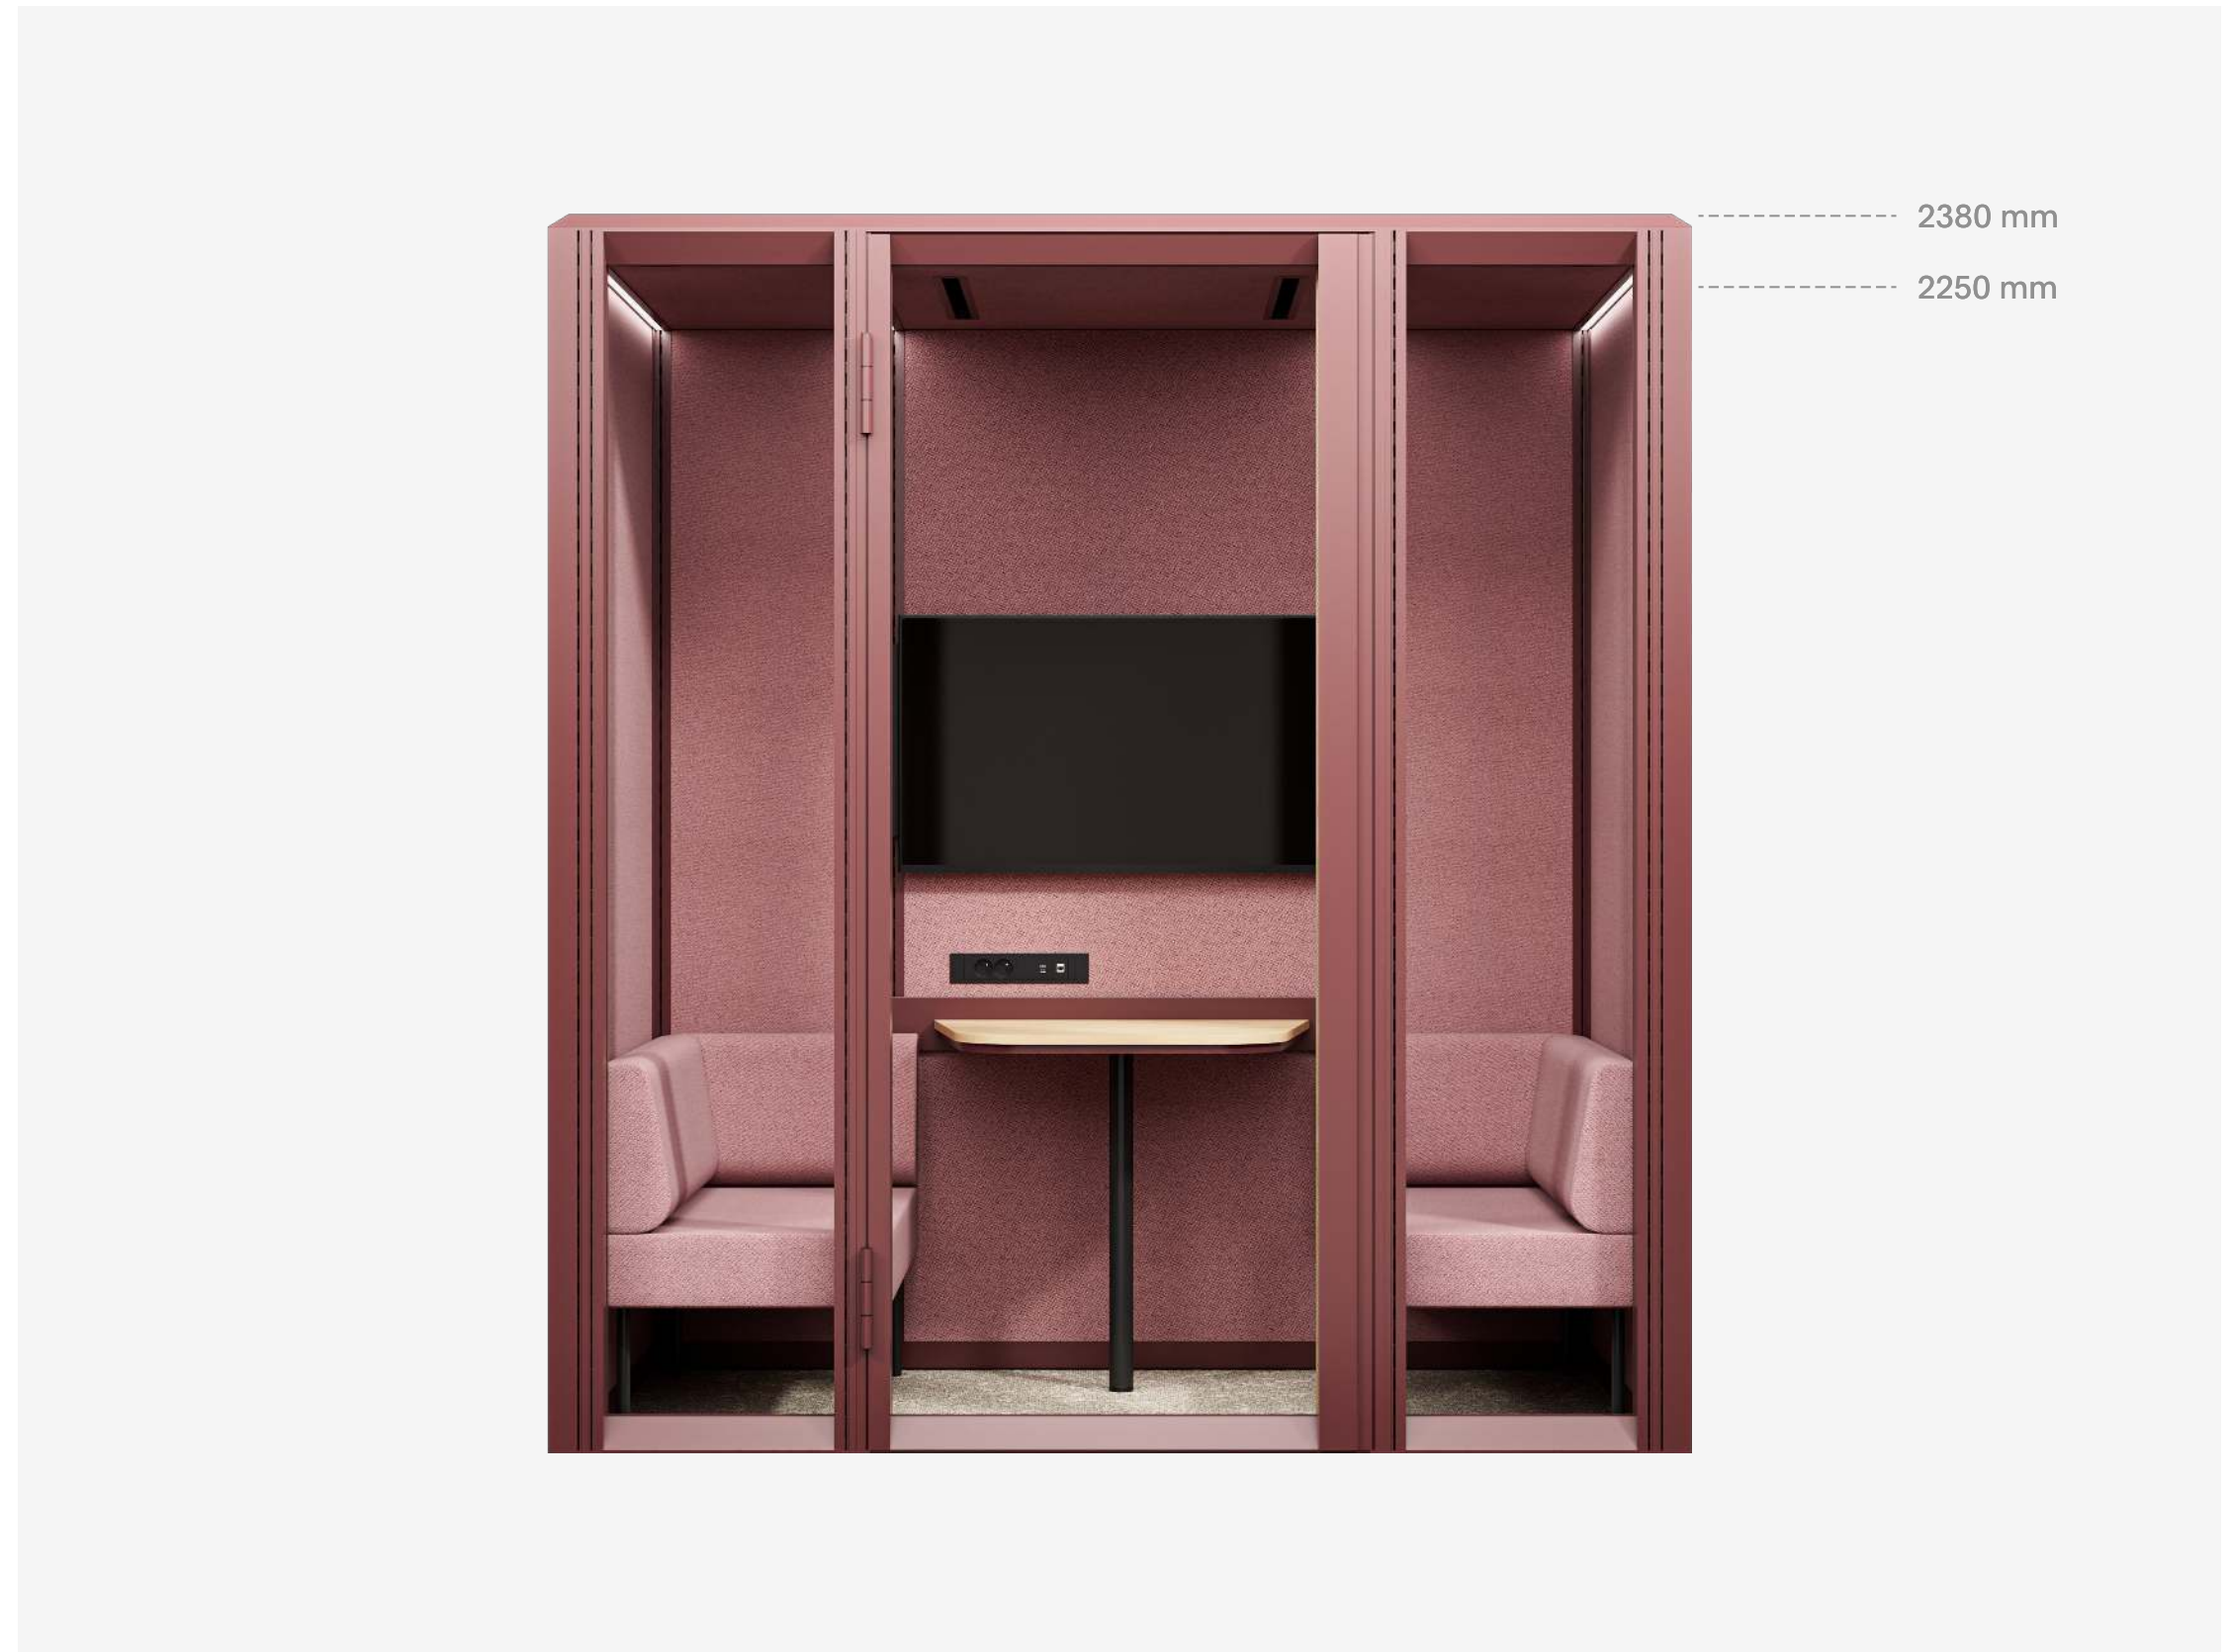

Acoustics*
Class A, ISO 23351-1

* The acoustic class depends on the types of wall modules used and their configuration.

Examples of Mute Modular Pods: 2x1

Dimensions:

Width
2160 mm

Length
1150 mm

Height
2380 / 2250 mm