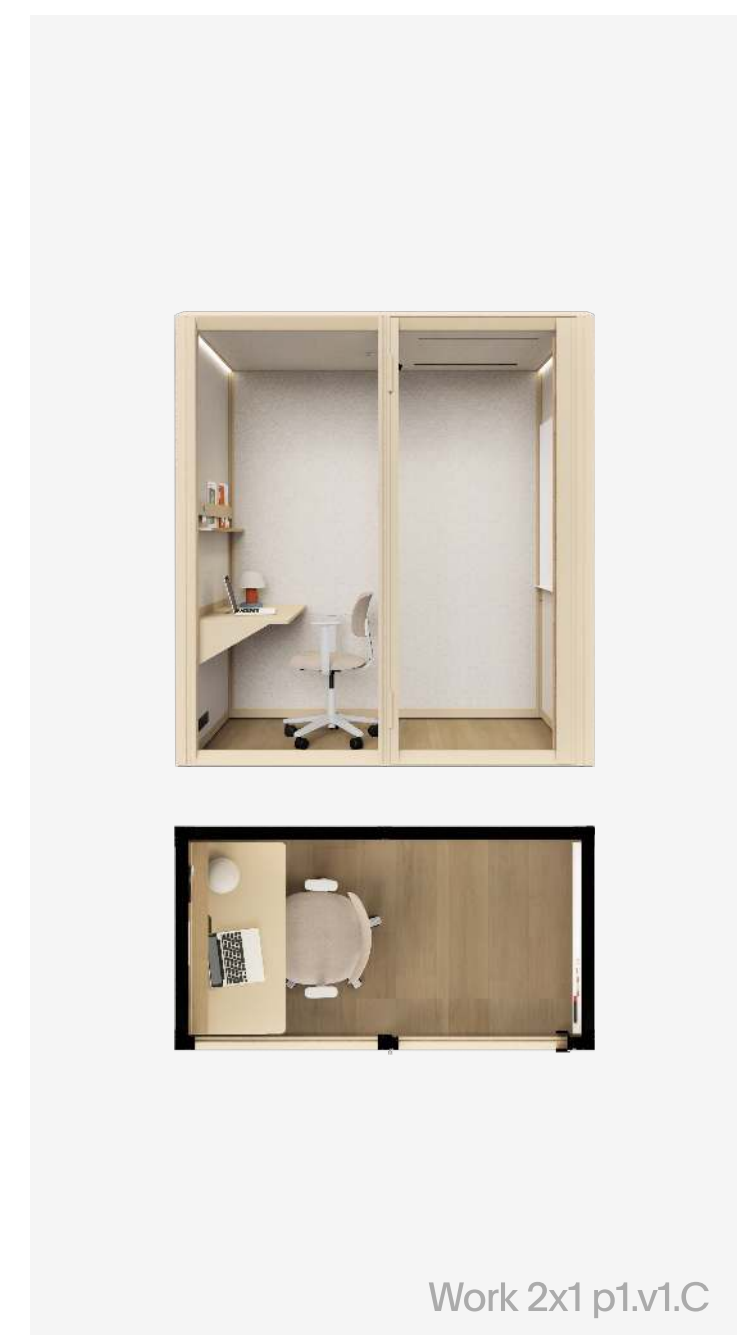

Acoustics*
Class A, ISO 23351-1

* The acoustic class depends on the types of wall modules used and their configuration.

Examples of Mute Modular Pods: 2x1

Dimensions:

Width
2160 mm

Length
1150 mm

Height
2380 / 2250 mm