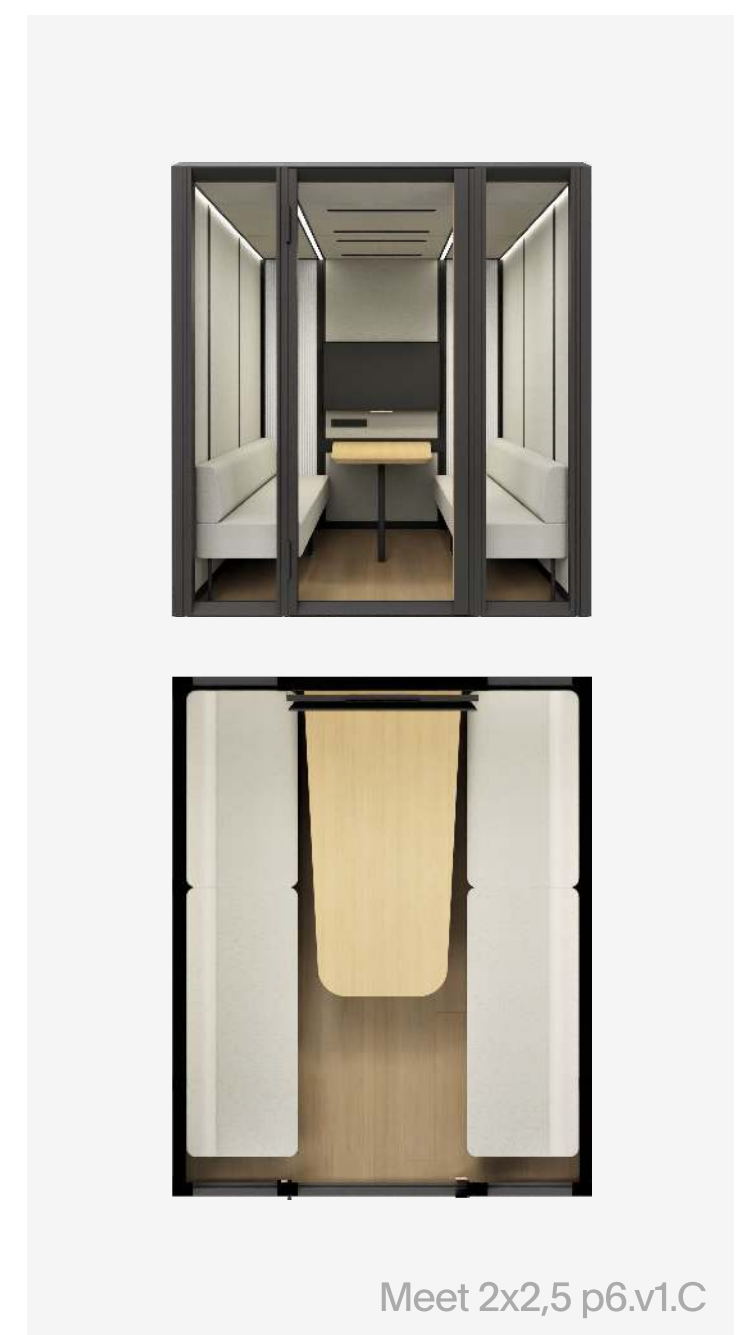

Dimensions:

Width
2160 mm

Length
1655 mm

Height
2380 / 2250 mm

Function
Collaboration

Capacity
4 ppl

Acoustics*
Class B, ISO 23351-1

Function
Video Meeting

Function
Brainstorm

Capacity
4-5 ppl

Acoustics*
Class A, ISO 23351-1

* The acoustic class depends on the types of wall modules used and their configuration.

Examples of Mute Modular Pods: 2x2,5

Dimensions:

Width
2160 mm

Length
2665 mm

Height
2380 / 2250 mm

Function
Meeting

Capacity
3 ppl

Acoustics*
Class A, ISO 23351-1

Function
Informal Meeting

Capacity
4 ppl