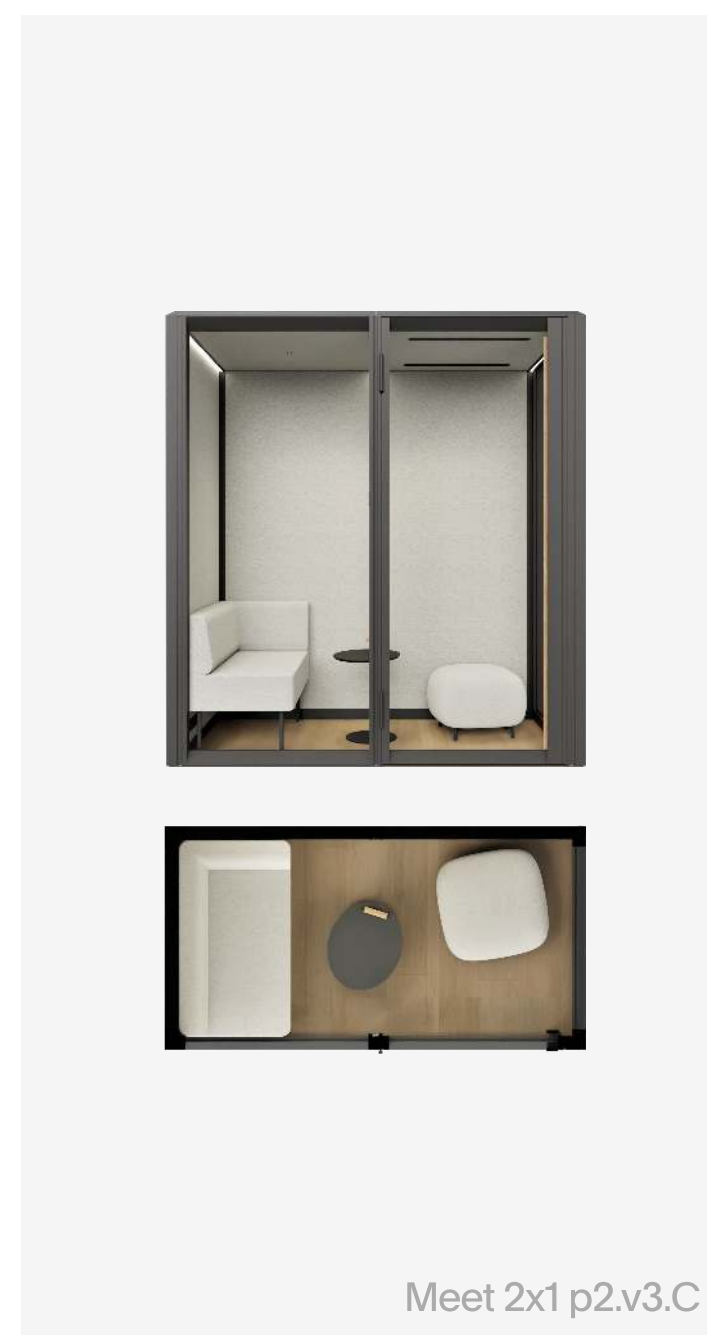

Acoustics*
Class A, ISO 23351-1

* The acoustic class depends on the types of wall modules used and their configuration.

Examples of Mute Modular Pods: 2x1

Dimensions:

Width
2160 mm

Length
1150 mm

Height
2380 / 2250 mm