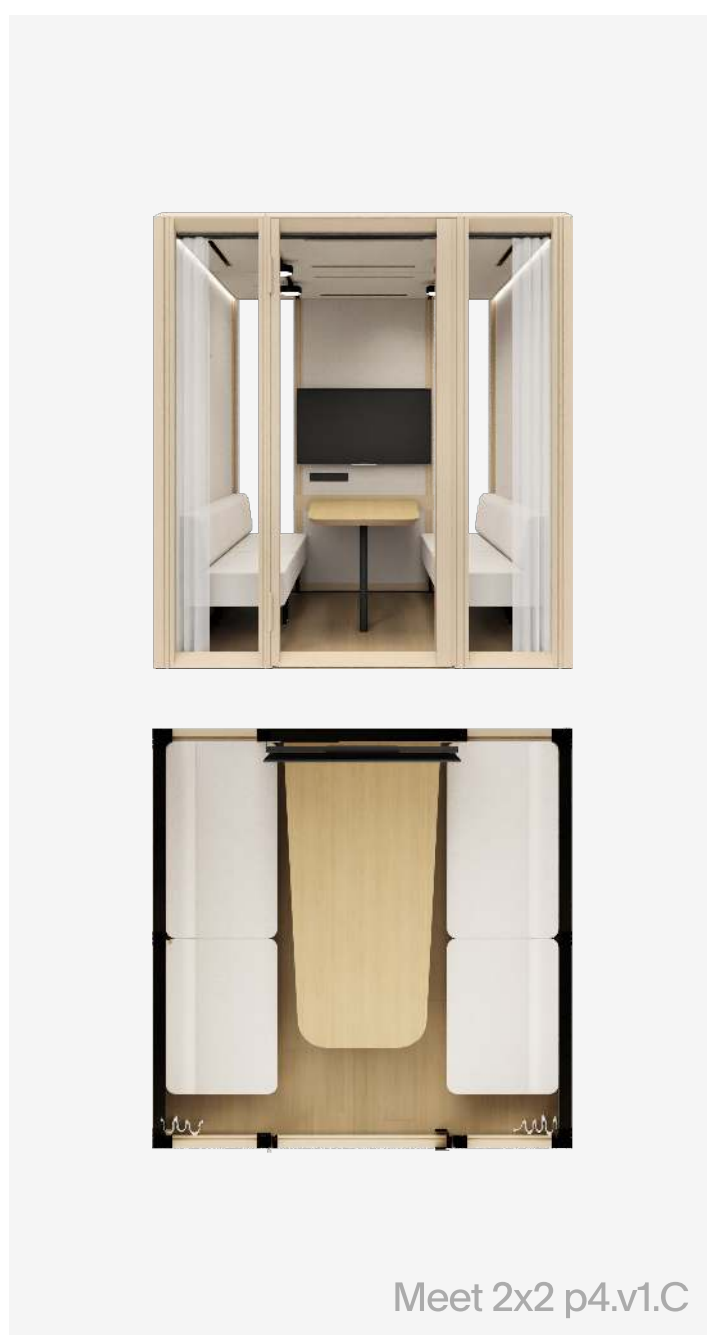

Dimensions:

Width
2160 mm

Length
1655 mm

Height
2380 / 2250 mm

Function
Collaboration

Capacity
4 ppl

Acoustics*
Class B, ISO 23351-1

Function
Video Meeting

* The acoustic class depends on the types of wall modules used and their configuration.

Examples of Mute Modular Pods: 2x2

Dimensions:

Width
2160 mm

Length
2160 mm

Height
2380 / 2250 mm

Function
Video Meeting