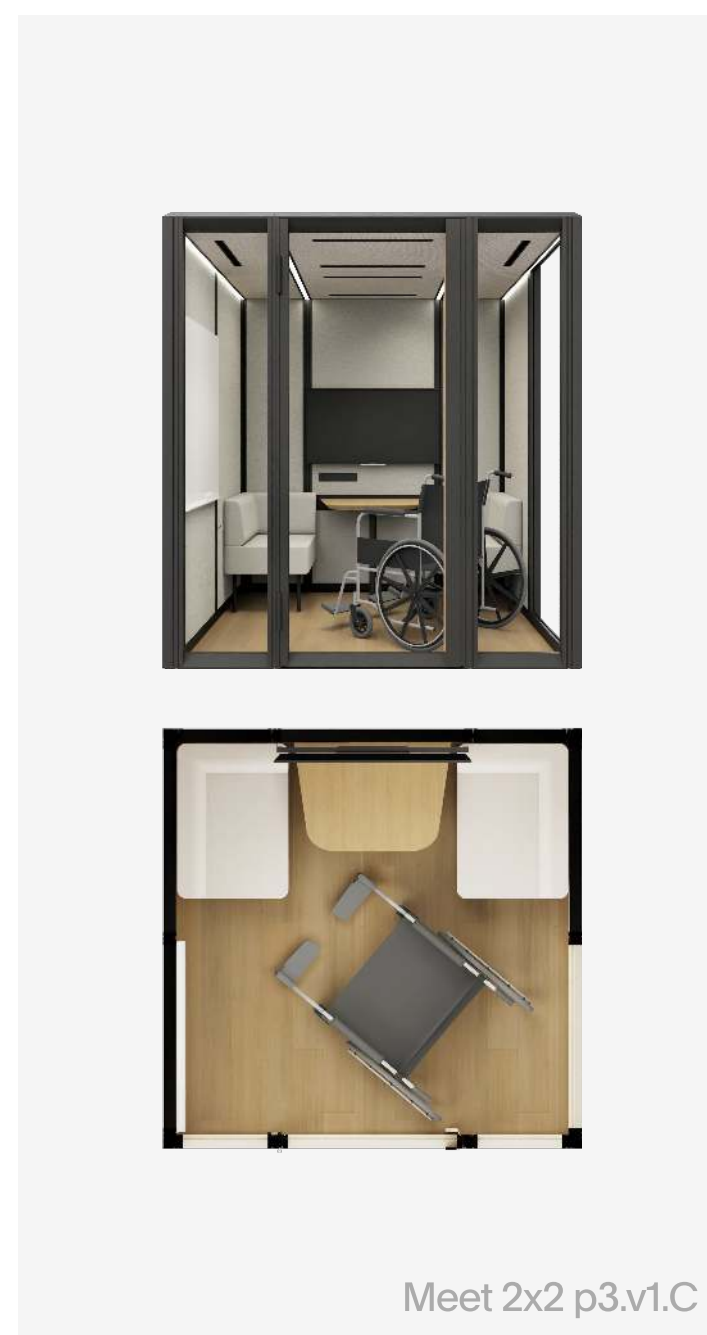

Dimensions:

Width
2160 mm

Length
1655 mm

Height
2380 / 2250 mm

Function
Collaboration

Capacity
4 ppl

Acoustics*
Class B, ISO 23351-1

Function
Video Meeting

* The acoustic class depends on the types of wall modules used and their configuration.

Examples of Mute Modular Pods: 2x2

Dimensions:

Width
2160 mm

Length
2160 mm

Height
2380 / 2250 mm

Function
Video Meeting

Width
2160 mm

Length
2665 mm

Height
2380 / 2250 mm

Function
Meeting

Capacity
3 ppl

Acoustics*
Class A, ISO 23351-1

Function
Informal Meeting

Capacity
4 ppl