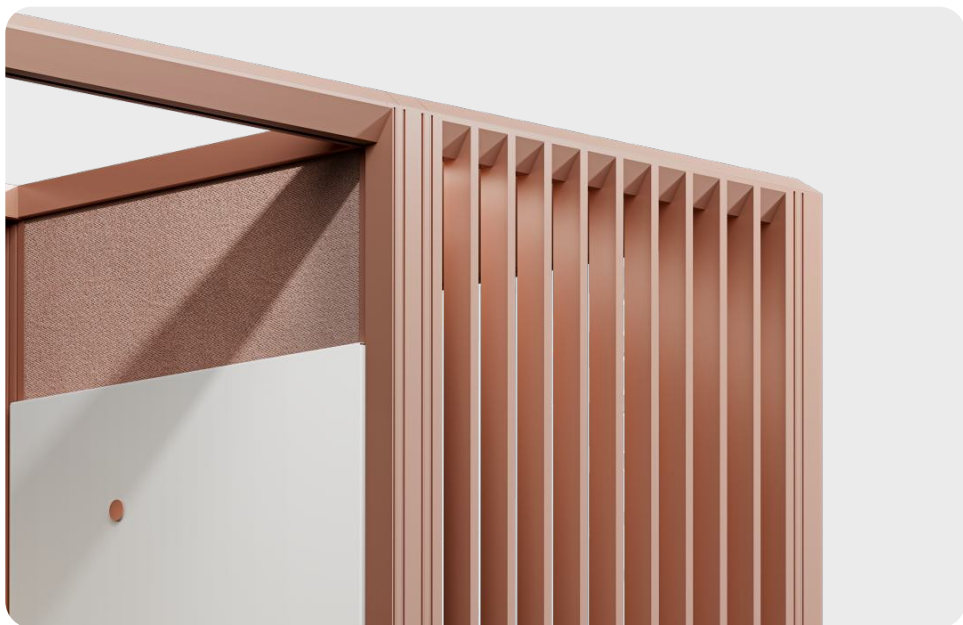

Every color in the palette comes with a broad range of finishing options, including felt, powder-coated metal, oak laminate, and many more.

Moon White
Pantone Grey 403051

Ash Gray
NCS S2005-Y20R

Void Black
NCS S8500-N

Clay Red
NCS S4030-Y70R

Sage Green
NCS S3010-G20Y

Sand Beige
NCS S3010-Y30R

Ink Blue
NCS S7020-R90B

Overview

Finishings	Solid wall		Glass wall	Open-work wall	Ceiling		Furniture	Curtains
	Internal	External			Internal	External		
Melamine board*	●	●	○	○	○	○	●	○
Lacquered board	○	○	○	○	○	○	●	○
Powder coated steel sheet	●	●	○	○	○	●	○	○
Perforated powder-coated steel sheet	○	○	○	●	● ^{***}	○	○	○
Powder coated aluminium slats	○	○	○	●	○	○	○	○
Fabric	●	●	○	○	●	○	○	○
Felt	●	●	○	○	○	○	○	○
Wallpaper **	●	●	○	○	○	○	○	○
ESG Glass	○	○	●	○	○	○	○	○
VSG Glass	○	○	●	○	○	○	○	○
Fluted Glass	○	○	●	○	○	○	○	○
Kvadrat Air 4	○	○	○	○	○	○	○	●